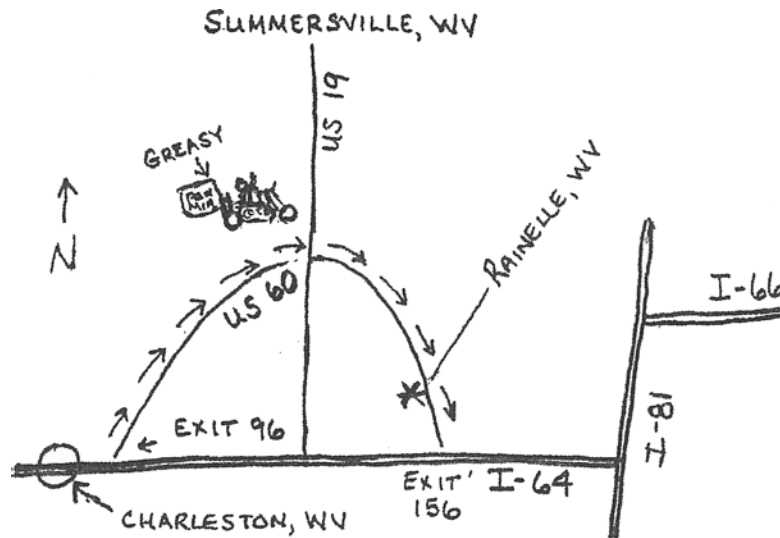

## Route to Rainelle, W.V.

Leaving Owingsville, KY at 8:00 a.m.  
Thursday, May 27

	KY Cannonsburg	WV Shrewsbury Upton's Chevron	WV Rainelle
Arrival Time (est)	9:45	12:00	1:50
Miles	68	78	58
Exit Road	#185 I-64	US 60	US 60

## Route from Rainelle, W.V.

Leaving Rainelle, W.V. at 11 a.m.  
Sunday, May 30

	WV Shrewsbury Upton's Chevron	KY Cannonsburg	KY Owingsville
Arrival Time (est)	12:50	2:50	4:35
Miles	56	75	68
Exit Road	US 60	#185 I-64	#121 I-64